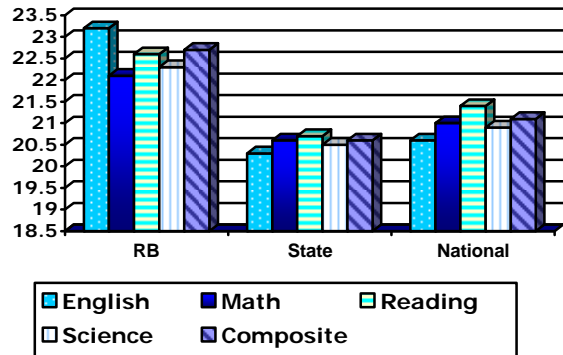

ACT Scores—All Students: 5 Year Average

	RB	State	National
English	23.2	20.3	20.6
Math	22.1	20.6	21.0
Reading	22.6	20.7	21.4
Science	22.3	20.5	20.9
Composite	22.7	20.6	21.1