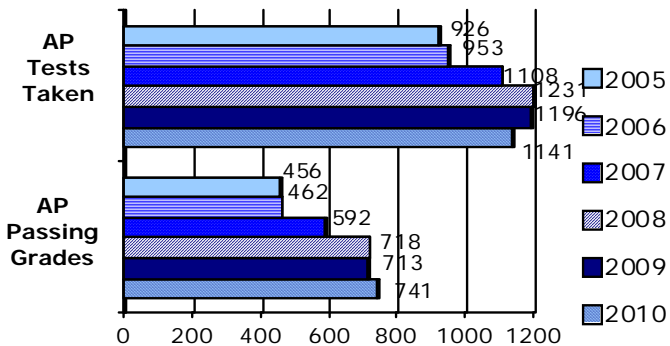

STUDENT POPULATION

Data collected according to mandated US Board of Ed. Race & Ethnicity Standards

Ethnicity: 27.5% Hispanic 72.5% Non-Hispanic
Race: 73.4% Caucasian
14.4% American Indian or Alaska Native
5.9% Two or More Races
5.1% Black or African American
1.2% Asian

Of the 1446 students, 10.1% speak a language other than English at home.

CLASS RANKING/GRADES

Rank is determined on the basis of semester grades using all credit granting courses.

Grade	Numeric Value	Honors (1.25 Multiplier)	AP (.5 added to Honors)*
A	4.0	5.0	5.5
A-	3.7	4.625	5.125
B+	3.3	4.125	4.625
B	3.0	3.75	4.25
B-	2.7	3.375	3.875
C+	2.3	2.875	3.375
C	2.0	2.5	3.0
C-	1.7	2.125	2.625
D+	1.3	1.3	1.3
D	1.0	1.0	1.0
D-	0.7	0.7	0.7
F	0.0	0.0	0.0

*AP weight will only be added for those students who take the AP Exam.
Students not taking the AP Exam will receive Honors weight.

PRAIRIE STATE ACHIEVEMENT EXAMINATION (PSAE)—Class of 2011

2010 results for Riverside Brookfield H.S. students in the class of 2011.

	RBHS	State
Reading	68.5%	54.0%
Mathematics	75.3%	52.7%
Science	72.4%	52.4%
Writing	80.4%	55.3%