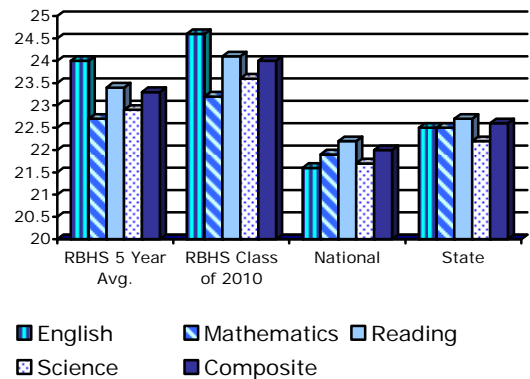

ACT SCORES—Class of 2010

The following represents 274 students taking college prep curriculum out of 337 total students

	RBHS 5 Year Average	RBHS Class of 2010	National	State
English	24.0	24.6	21.6	22.5
Mathematics	22.7	23.2	21.9	22.5
Reading	23.4	24.1	22.2	22.7
Science	22.9	23.6	21.7	22.2
Composite	23.3	24.0	22.0	22.6